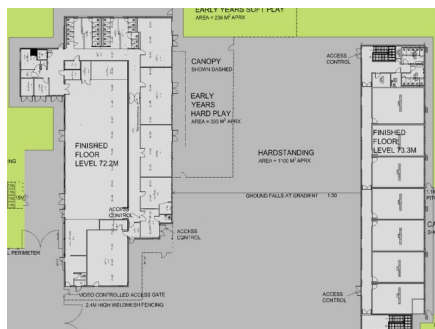

MAYFLOWER PRIMARY SCHOOL

TEMPORARY SCHOOL AND NURSERY

INFORMATION EVENT

As a member of the local community, you are invited to attend an information event to view and discuss plans for the provision of a temporary school for Mayflower Primary School.

The temporary school, which will consist of two temporary buildings and associated external works, is to be located on land to the rear of Leicester Caribbean Cricket Club and to the South of Coleman Primary School.

The temporary accommodation is required as a result of the discovery of RAAC that cannot be made sufficiently safe in short order within some areas of the existing Mayflower Primary School (which are currently out of bounds) and the subsequent need to teach Mayflower's children across more than one site. Despite the exceptional lengths teachers and staff at Mayflower are going to in order to maintain the quality of education all students need to return to one site to best protect their quality of education and the teachers' quality of life

Members of the design team will be on hand to answer any of your queries throughout the event.

Event details:

Date: 4th October 2023

Time: 16:30 – 19:30

Location: Mayflower Methodist Church