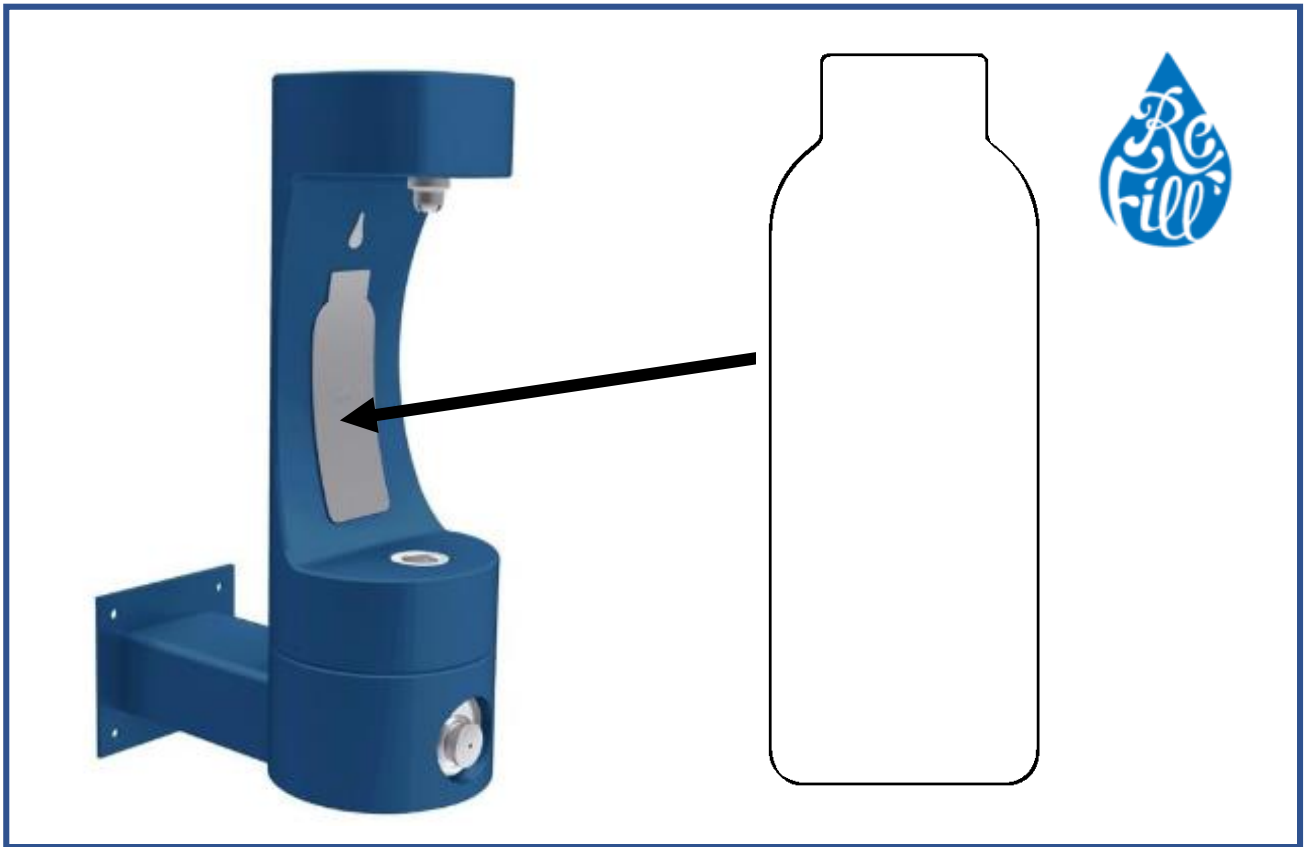

Water Fountain Design Competition

Leicester City Council has launched a design competition for all schools in Leicester. The design will be used to create a bottle backdrop which will be used on brand new Refill water fountains in Leicester City Centre

Your design needs to:

- Have all the information within the bottle outline
- It can contain a slogan or phrase
- There is no limit to how many colours

The design will be used to create a bottle backdrop which will be used on Refill water fountains in Leicester City Centre from late 2020