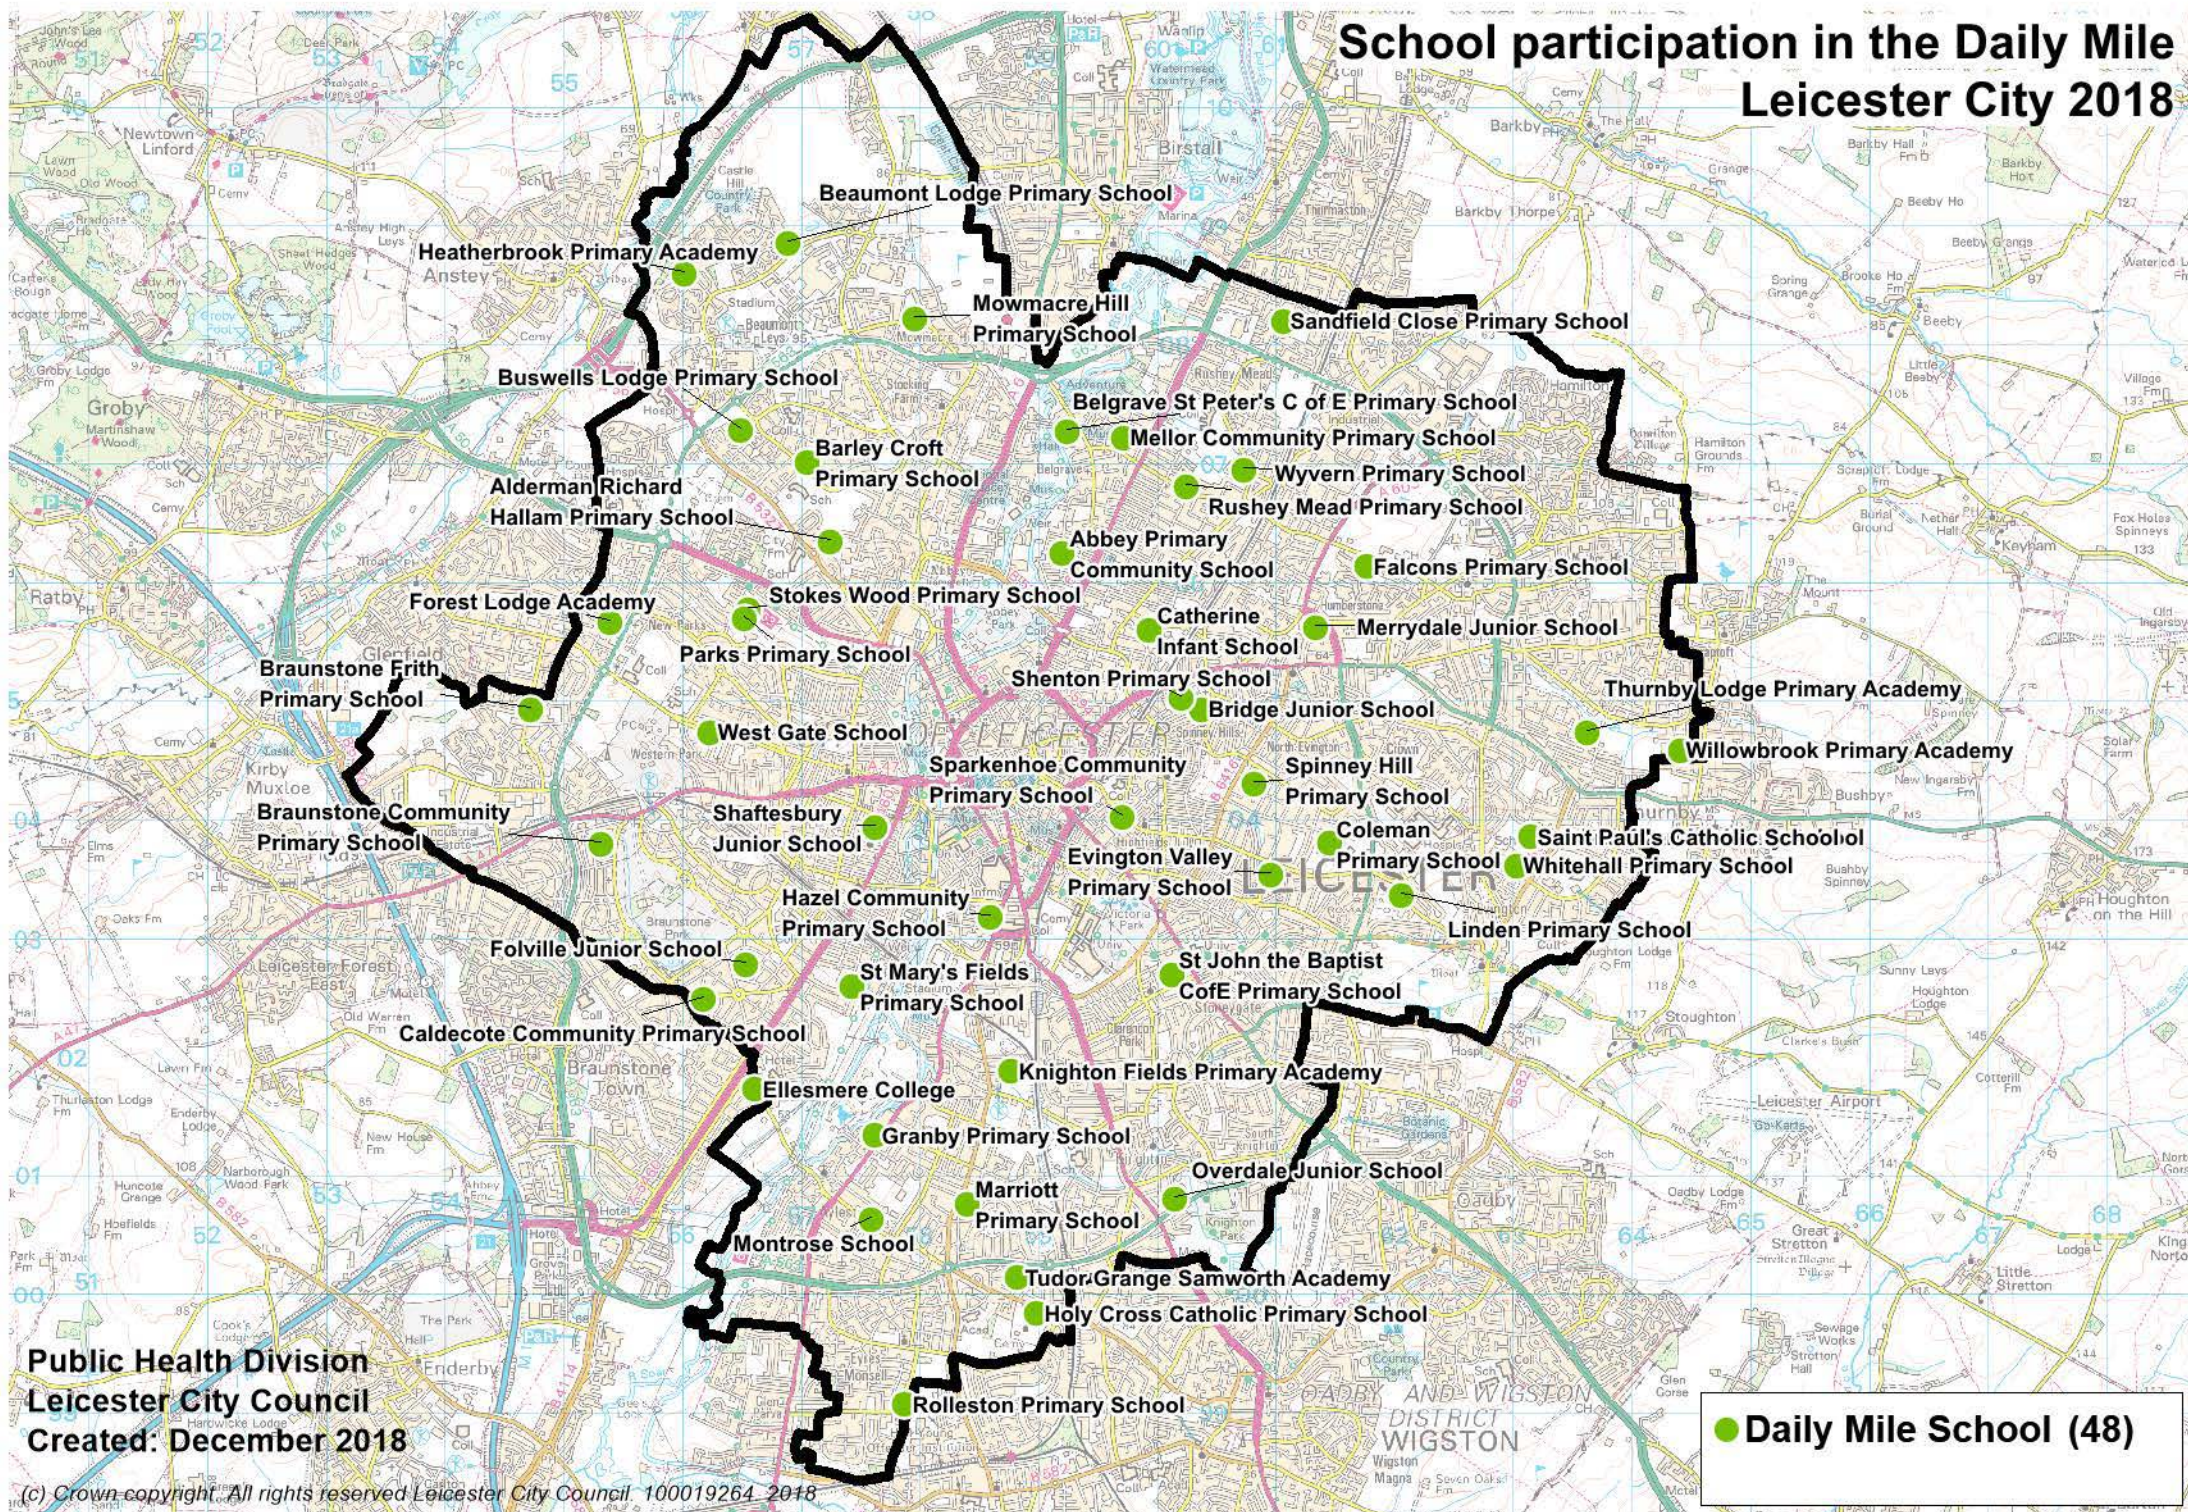

School participation in the Daily Mile Leicester City 2018

Public Health Division
Leicester City Council
Created: December 2018

● Daily Mile School (48)

(c) Crown copyright. All rights reserved Leicester City Council 100019264 2018